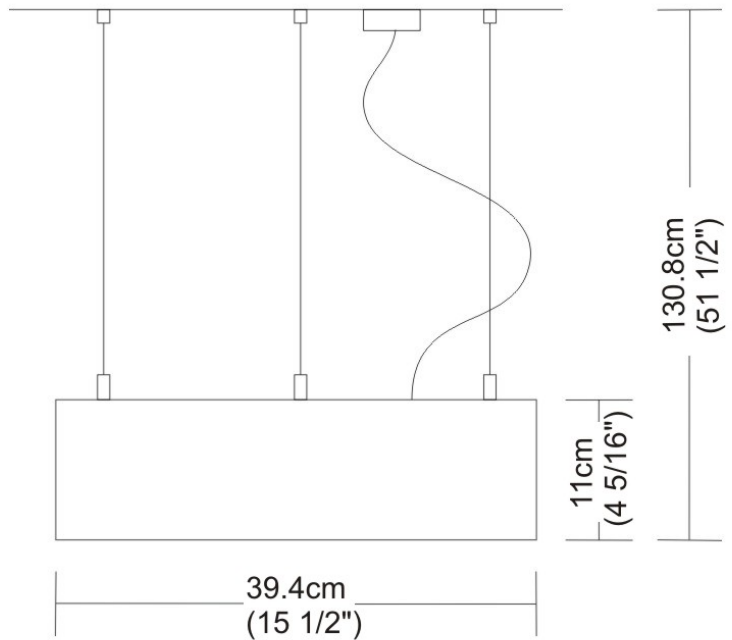

SPACE SUSPENSION

D11003

GENERAL

Series: Space
Division: Design
Mounting Type: Suspension
Mounting Location: Ceiling
Subcategory: Pendant

PHYSICAL

Shape: Square
Length (mm): 600
Length (in): 23 ½
Width (mm): 600
Width (in): 23 ½
Height (mm): 1600
Height (in): 63
Light Distribution: Direct
Weight (kg): 10.6
Weight (lbs): 23.5
Diffuser: Satin Glass
Fixture Finish: ALU
Fixture Material: Aluminum

ELECTRICAL

Number of Lamps: 1 + 1
Lamp Type: LED Retrofit / Halogen
Bulb Included: Bulb Not Included
Total Output Wattage (W): 26 / 185
Max. Wattage Per Lamp (W): 6 / 35 + 20 / 150
Lamp Base: G9
Input Voltage (V): 120

LED

OPTICAL

RATINGS AND CERTIFICATIONS

Certified By: CSA Certified to UL and CSA Standards
IP rating: IP20